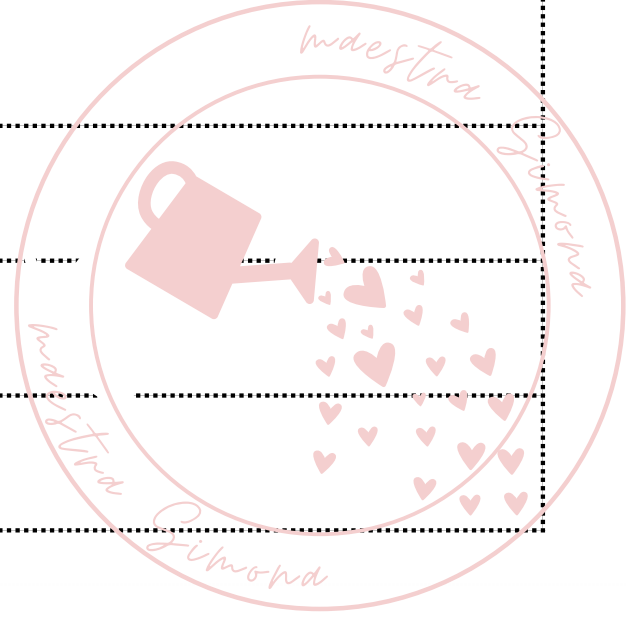

anotaciones

schede alumni

A grid of 18 rows and 2 columns. The top row and the 8th row are shaded pink. A large, faint watermark is centered in the grid. The watermark is a circle containing the text 'Maestra Simons' at the top and 'Maestra Simons' at the bottom. In the center of the circle is an illustration of a pink watering can pouring water, represented by many small pink hearts, onto a pink rectangular area.