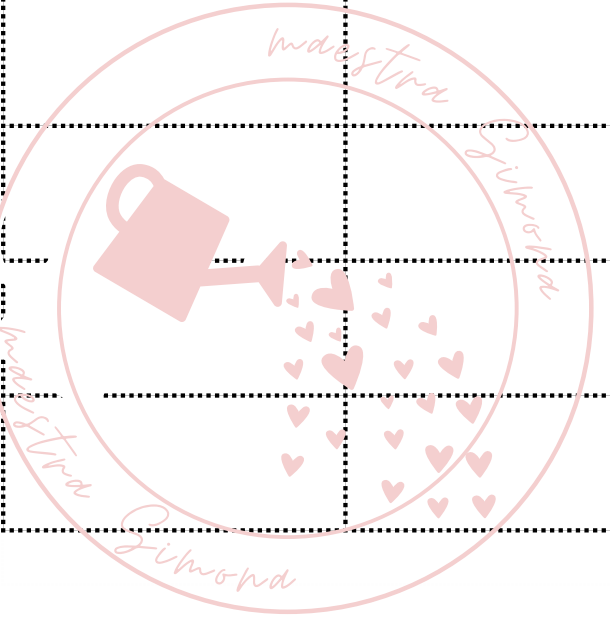

anotaciones

schede alumni

A grid of 18 rows and 2 columns. The top row and the 8th row are shaded pink. A large, faint watermark is centered in the grid. The watermark is a circle containing the text 'Maestra Simons' at the top and 'Maestra Simons' at the bottom. In the center of the circle is an illustration of a pink watering can pouring water, represented by many small pink hearts, onto a pink rectangular area.